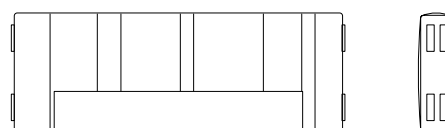

- Right and/or left extension panels, available with or without "cordonetto" stitching, with two shelves in Canaletto walnut, available in natural (fin. 11), grey (fin. 2W) and dark (fin. 2Z) finishes; with electrification option: upper shelf for LED lighting with back switch and lower shelf with USB and USB-C electrical outlets.

Adjustable feet for headboard and bed.

Removable cover.

78300

Testiera imbottita con ricamo, senza allunghe
Upholstered headboard with embroidery, without panels

cm 222 x 23 x h 80
in 87 2/4 x 9 x h 31 3/4

78301

Testiera imbottita con ricamo, per allunga destra e sinistra
Upholstered headboard with embroidery, for right and left panel

cm 222 x 23 x h 80
in 87 2/4 x 9 x h 31 3/4

78303

Testiera imbottita con ricamo, per allunga sinistra
Upholstered headboard with embroidery, for left panel