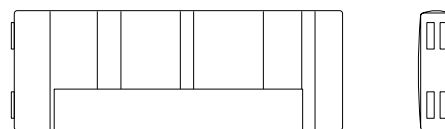

- Right and/or left extension panels, available with or without "cordonetto" stitching, with two shelves in Canaletto walnut, available in natural (fin. 11), grey (fin. 2W) and dark (fin. 2Z) finishes; with electrification option: upper shelf for LED lighting with back switch and lower shelf with USB and USB-C electrical outlets.

Adjustable feet for headboard and bed.

Removable cover.

78300

Testiera imbottita con ricamo, senza allunghe
Upholstered headboard with embroidery, without panels

cm 222 x 23 x h 80
in 87 2/4 x 9 x h 31 3/4

78301

Testiera imbottita con ricamo, per allunga destra e sinistra
Upholstered headboard with embroidery, for right and left panel

cm 222 x 23 x h 80
in 87 2/4 x 9 x h 31 3/4

78303

Testiera imbottita con ricamo, per allunga sinistra
Upholstered headboard with embroidery, for left panel